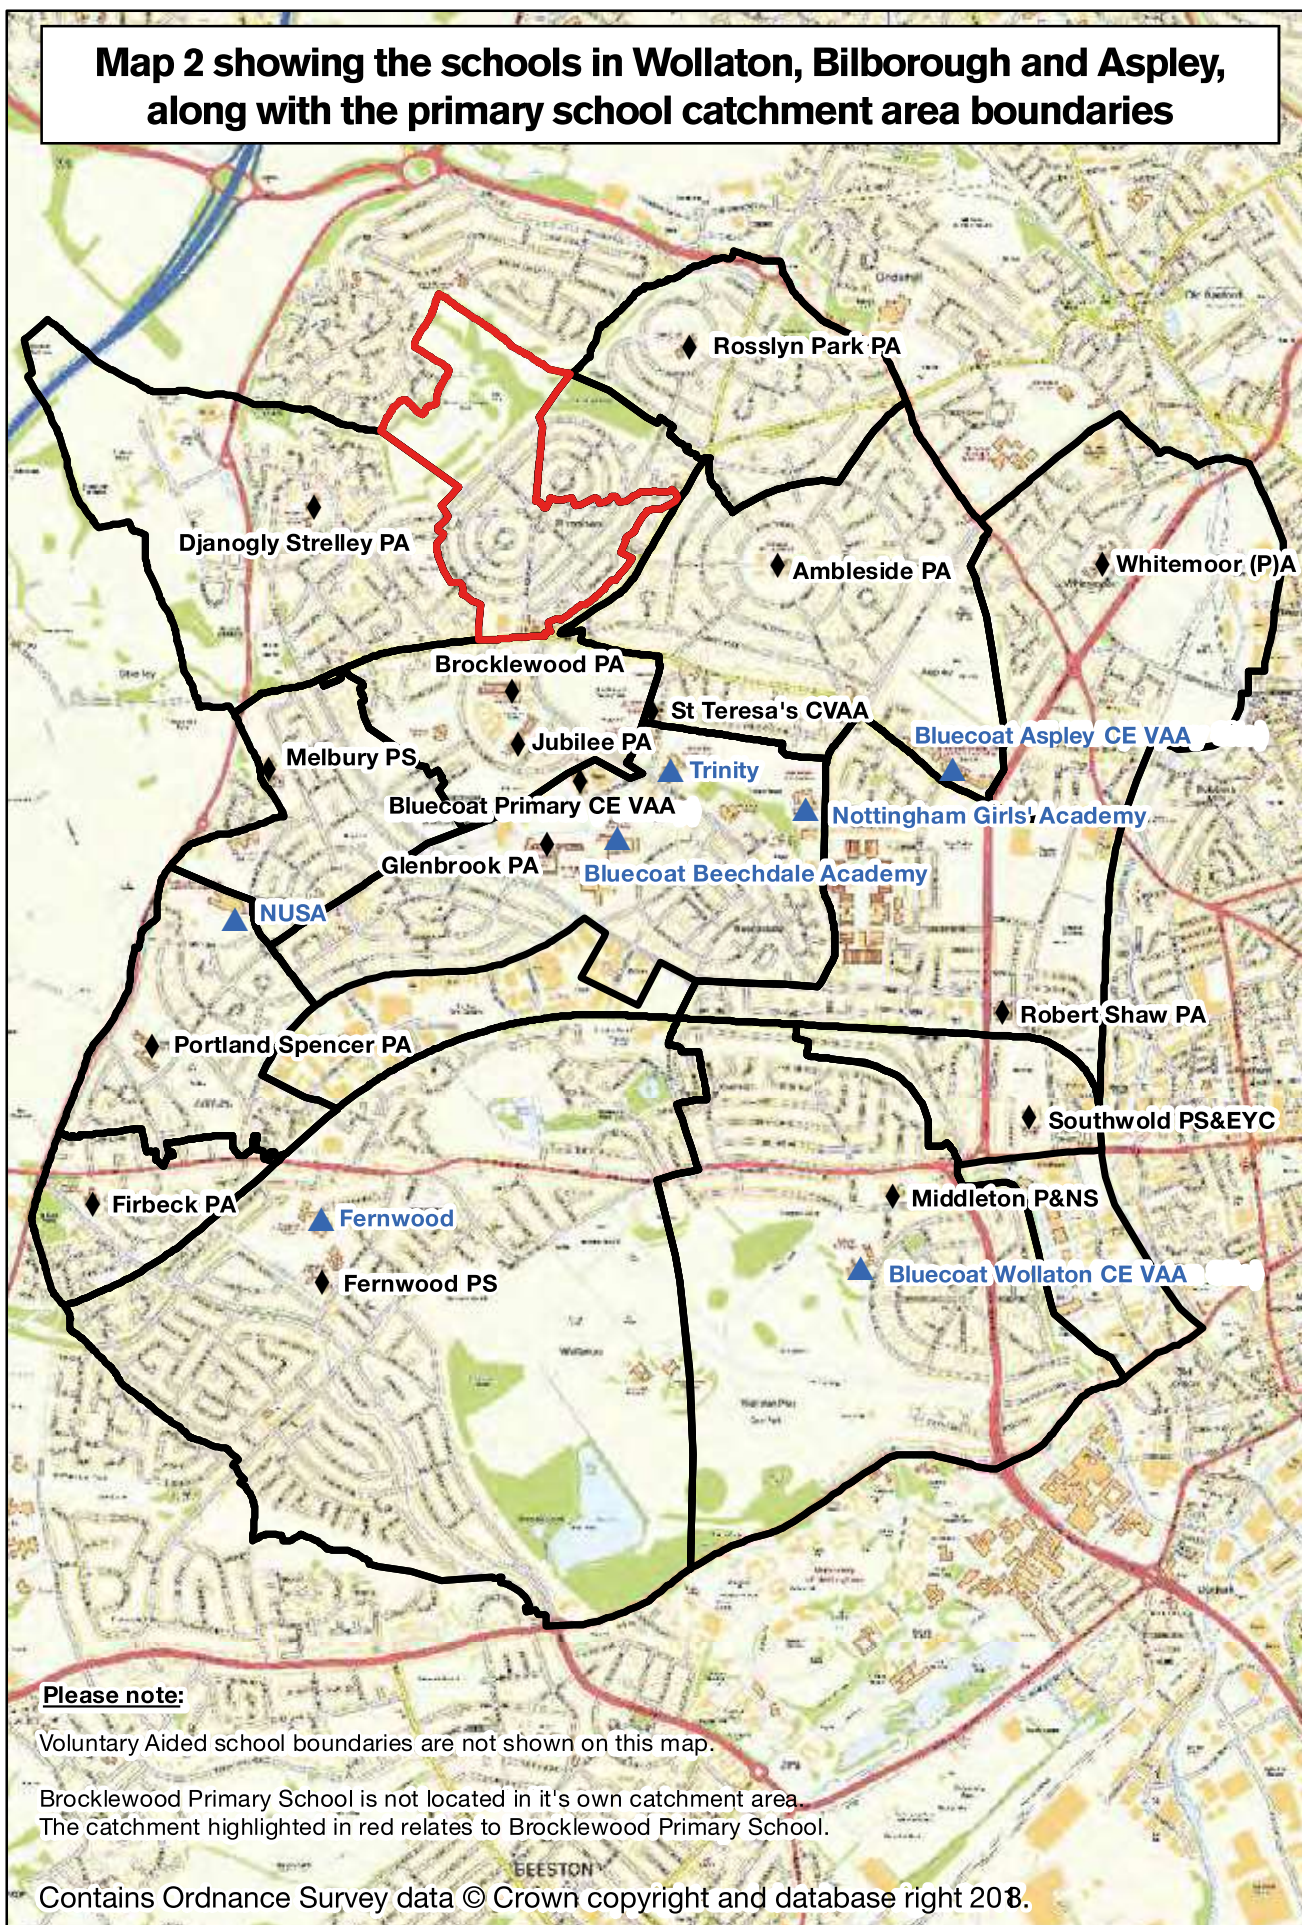

Map 2 showing the schools in Wollaton, Bilborough and Aspley, along with the primary school catchment area boundaries

Please note:

Voluntary Aided school boundaries are not shown on this map.

Brocklewood Primary School is not located in its own catchment area.
The catchment highlighted in red relates to Brocklewood Primary School.

Contains Ordnance Survey data © Crown copyright and database right 2018.